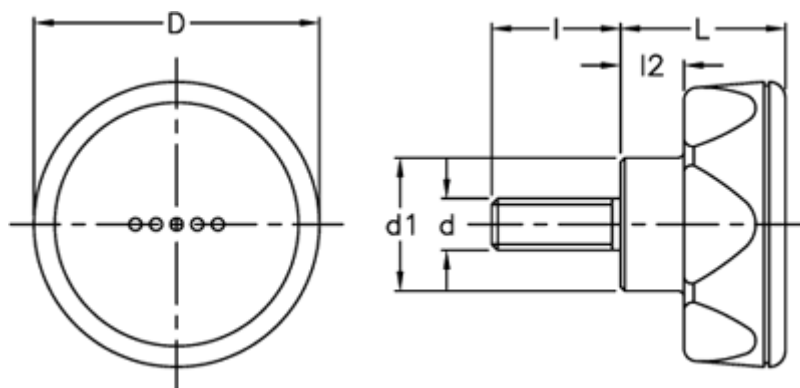

Article number: 23052222216

Description: E+G Lobe knob
ELK.45-p M8x20-C6 red centre cap

Measures

D	= 45
d1	= 21.0
d 6g	= M8
l	= 20
L	= 26
l2	= 10